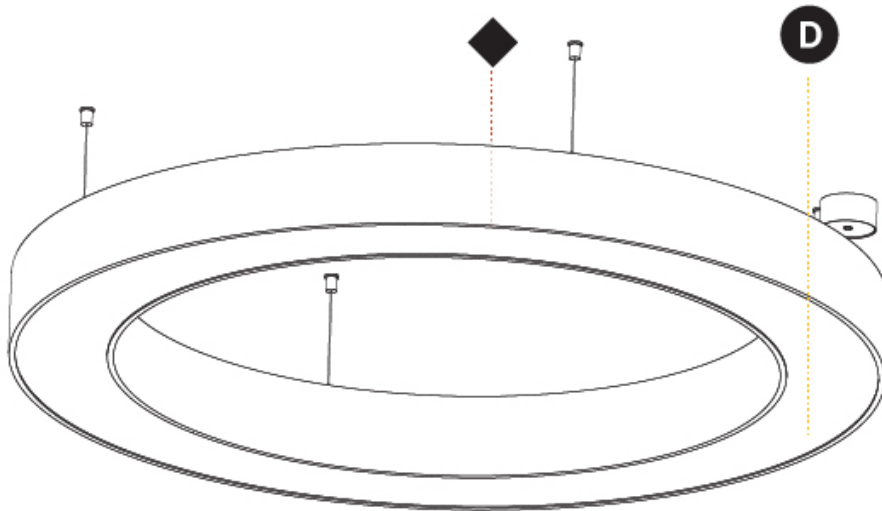

A30231-

PROJECT	_____
TYPE	_____
SPECIFIER	_____
QUANTITY	_____
DATE	_____