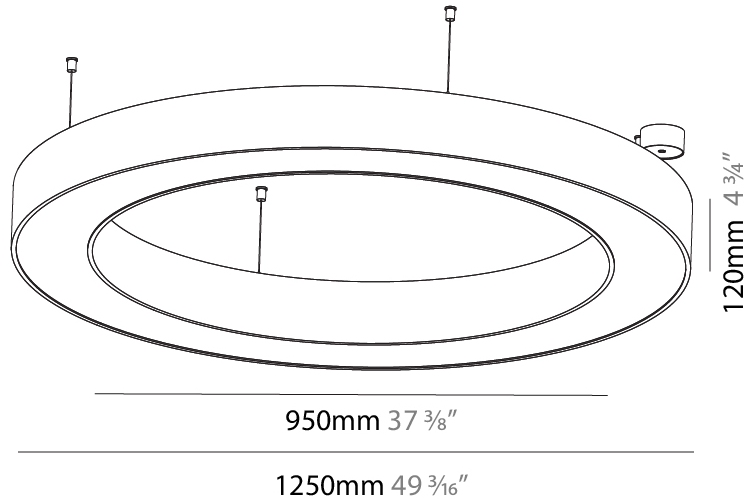

GENERAL

Series: Glorious
Subseries: Glorious
Brand: Prolicht
Division: Architectural
Mounting Type: Suspension
Mounting Location: Ceiling
Subcategory: Ambient

PHYSICAL

Shape: Round
Diameter (mm): 1250
Diameter (in): 49 3/16
Height (mm): 120
Height (in): 4 3/4
Max. Overall Height (mm): 2120
Max. Overall Height (in): 83 7/16
Light Distribution: Direct / Indirect
Weight (kg): 13.475
Weight (lbs): 29.70
Diffuser: PMMA - Opal or Micro-Prism
Fixture Finish: SSR / BKV / CWI / CRY / HAB / UFT / ITA / RUA / FTG / MYG / LOD / PUS / FRO / FUP / KIA / POP / BLS / SPG / MEY / GOH / GUM / CHC / COM / ABZ / JAG / OBR / MOS / ROR
Fixture Material: Aluminum

ELECTRICAL

Lamp Type: LED (Zhaga Standard)
Input Wattage (W): 90
Total Output Wattage (W): 72 / 57.6 (3500K)
Dimming: Non-Dimming / Phase Dimming (120Vac only) / 0-10V Dimming
Driver Included: Yes
Driver Location: Integrated
Driver Type: Constant Current
Driver Class: Class 2
Input Voltage (V): 120 - 277
Constant Current (MA): 350 / 1200/600 (3500K)

LED

Color Temperature (°K): 3000 / 3500 / 4000
Max. Delivered Lumen (lm): 5540 / 5733 / 5850 Direct / 3830 / 3969 / 4050 Indirect
CRI: >80 CRI
Efficiency (%): 68
Lamp Life (hrs): 50000

OPTICAL

RATINGS AND CERTIFICATIONS

Certified By: Certified for North American Standards
IP rating: IP20