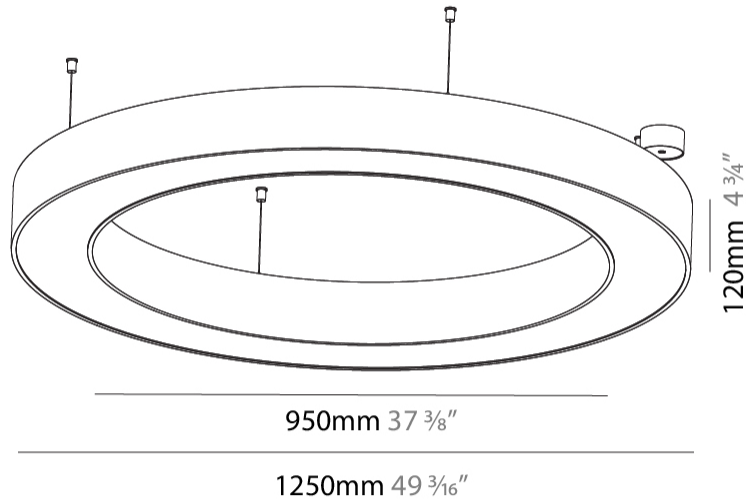

GENERAL

Series: Glorious
Subseries: Glorious
Brand: Prolicht
Division: Architectural
Mounting Type: Suspension
Mounting Location: Ceiling
Subcategory: Ambient

PHYSICAL

Shape: Round
Diameter (mm): 1250
Diameter (in): 49 3/16
Height (mm): 120
Height (in): 4 3/4
Max. Overall Height (mm): 2120
Max. Overall Height (in): 83 7/16
Light Distribution: Direct
Weight (kg): 12.847
Weight (lbs): 28.26
Diffuser: [PMMA - Opal or Micro-Prism](#)
Fixture Finish: [SSR / BKV / CWI / CRY / HAB / UFT / ITA / RUA / FTG / MYG / LOD / PUS / FRO / FUP / KIA / POP / BLS / SPG / MEY / GOH / GUM / CHC / COM / ABZ / JAG / OBR / MOS / ROR](#)
Fixture Material: Aluminum

ELECTRICAL

Lamp Type: LED (Zhaga Standard)
Input Wattage (W): 60
Total Output Wattage (W): 48 / 38.4 (3500K)
Dimming: [Non-Dimming / Phase Dimming (120Vac only) / 0-10V Dimming](#)
Driver Included: Yes
Driver Location: Integrated
Driver Type: Constant Current
Driver Class: Class 2
Input Voltage (V): 120 - 277
Constant Current (MA): 350 / 1200 (3500K)

LED

Color Temperature (°K): [3000 / 3500 / 4000](#)
Max. Delivered Lumen (lm): 5540 / 5733 / 5850
CRI: >80 CRI
Efficiency (%): 0.65
Lamp Life (hrs): 50000

OPTICAL

RATINGS AND CERTIFICATIONS

Certified By: Certified for North American Standards
IP rating: IP20