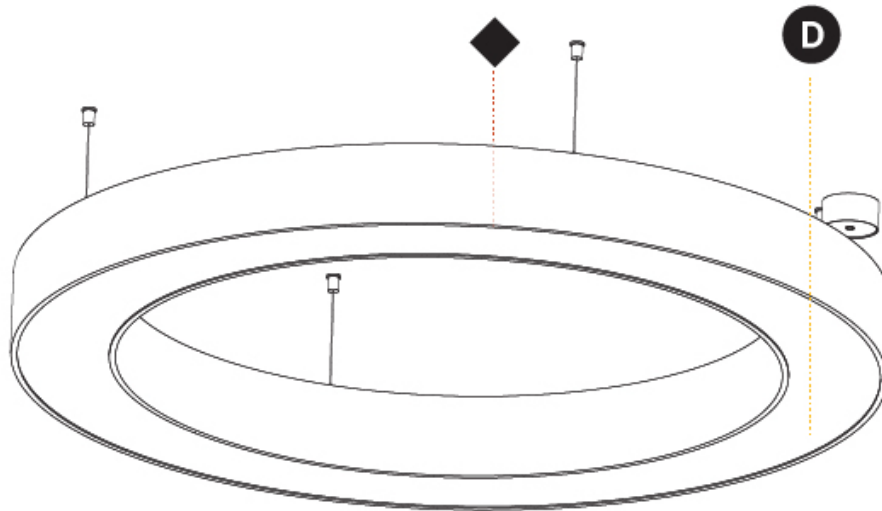

A30309-

PROJECT	_____
TYPE	_____
SPECIFIER	_____
QUANTITY	_____
DATE	_____